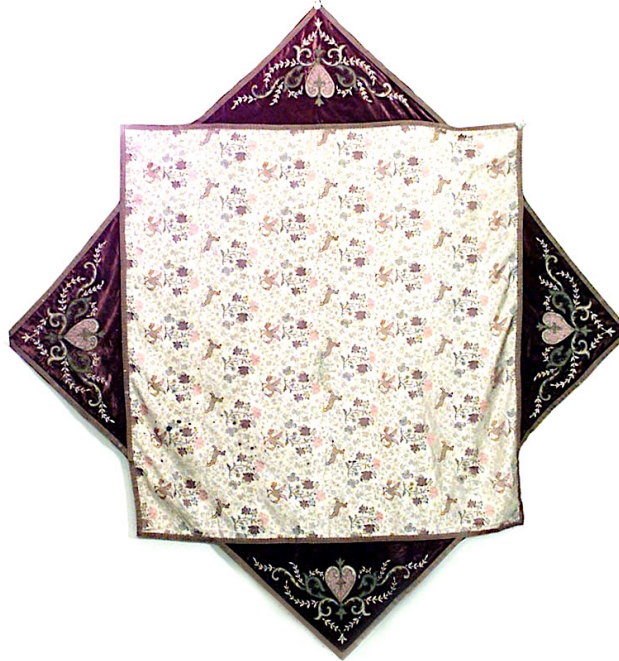

NEWEL

EST 1939

32-00 SKILLMAN AVE

NEW YORK, NY 11101

(212)758-1970

sales@newel.com | NEWEL.COM

INVENTORY #

053799

SALE PRICE

$1,850.00

American Victorian Purple Velvet Floral Table Cover

American Victorian purple velvet 8 sided embroidered edge table cover with beige floral and animal center.

DIMENSIONS W:72"H:72"

LOCATION LIC

SKU : #053799