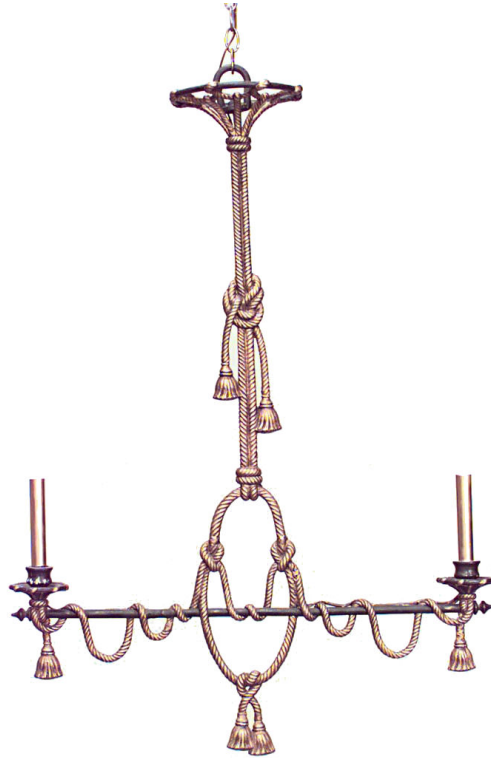

# NEWEL

EST 1939

32-00 SKILLMAN AVE

NEW YORK, NY 11101

(212)758-1970

[sales@newel.com](mailto:sales@newel.com) | [NEWEL.COM](http://NEWEL.COM)

INVENTORY #

015773

## French Victorian Wrought Iron and Gilt Billiard Fixture

French Victorian wrought iron and gilt billiard fixture with rope and tassel design.

DIMENSIONS H:39"

LOCATION LIC

SKU : #015773