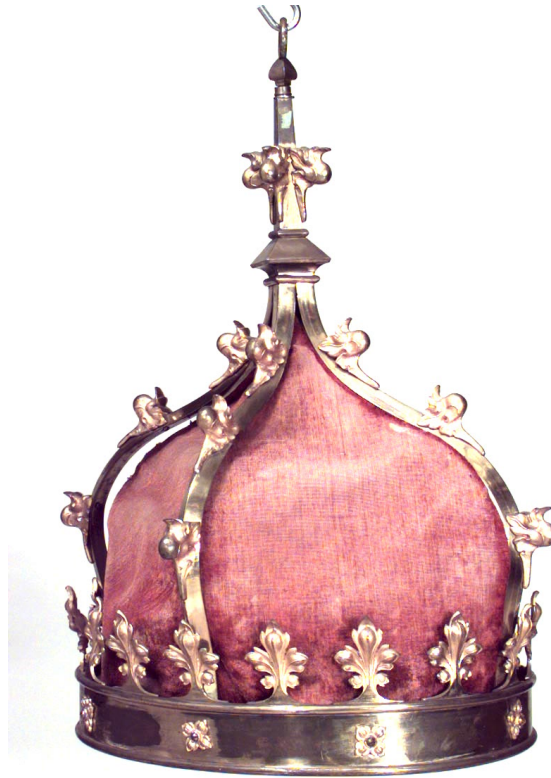

NEWEL

EST 1939

32-00 SKILLMAN AVE

NEW YORK, NY 11101

(212)758-1970

sales@newel.com | NEWEL.COM

INVENTORY #

030652A

SALE PRICE

$7,500.00

Italian Renaissance Style Crown Chandelier

Italian Renaissance-style (19/20th Century) bronze dore oval crown shaped chandelier with fleur-de-lis finial and red velvet upholstery.

DIMENSIONS W:21"D:18"H:29"

LOCATION LIC

SKU : #030652A