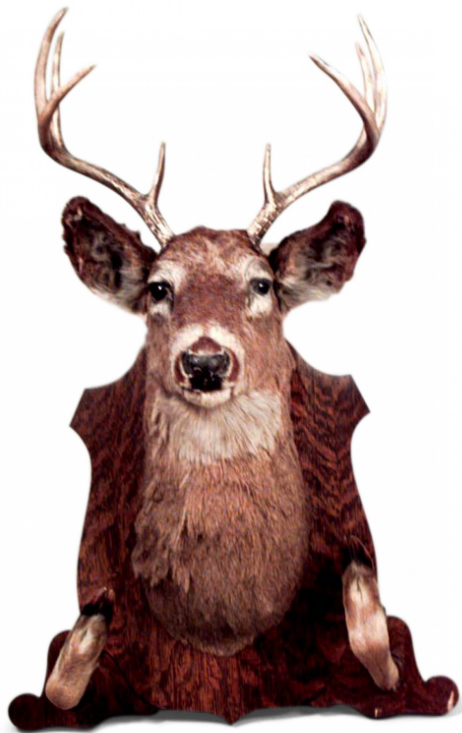

NEWEL

EST 1939

32-00 SKILLMAN AVE

NEW YORK, NY 11101

(212)758-1970

sales@newel.com | NEWEL.COM

INVENTORY #

053131

SALE PRICE

$2,850.00

Country Taxidermy Deer Head Hatrack

American Country style taxidermy deer head mounted on oak wall plaque with 2 hoof hooks.

DIMENSIONS W:24"H:32"

LOCATION LIC

SKU : #053131