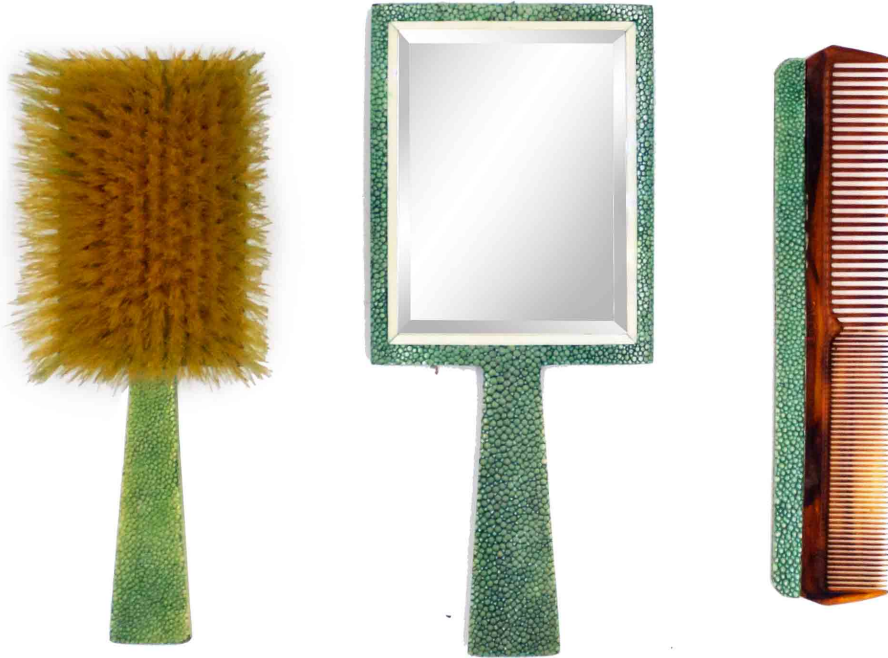

# NEWEL

EST 1939

32-00 SKILLMAN AVE

NEW YORK, NY 11101

(212)758-1970

[sales@newel.com](mailto:sales@newel.com) | [NEWEL.COM](http://NEWEL.COM)

INVENTORY #

052473

### 3-Piece Art Deco Green Shagreen Brush and Mirror Set

3-Piece Art Deco green shagreen 3 piece brush set (1 hand mirror, 1 brush, 1 comb) (PRICED AS SET)

LOCATION

LIC

SKU : #052473