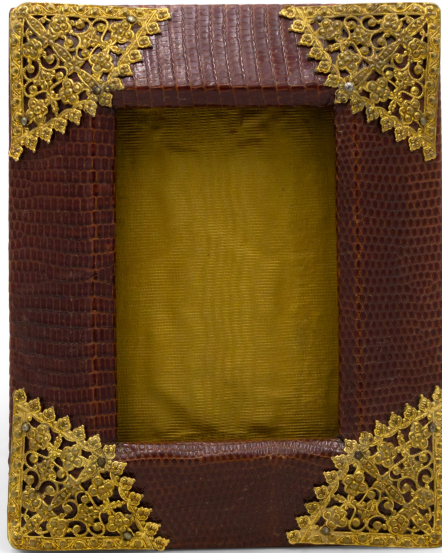

NEWEL

EST 1939

32-00 SKILLMAN AVE

NEW YORK, NY 11101

(212)758-1970

sales@newel.com | NEWEL.COM

INVENTORY #

056286D

SALE PRICE

$1,200.00

English Brown Crocodile Picture Frame

English (20th Century) Brown lizard easel picture frame with brass filigree corners.

DIMENSIONS   W:4.75”H:6.5”

LOCATION   LIC

SKU : #056286D