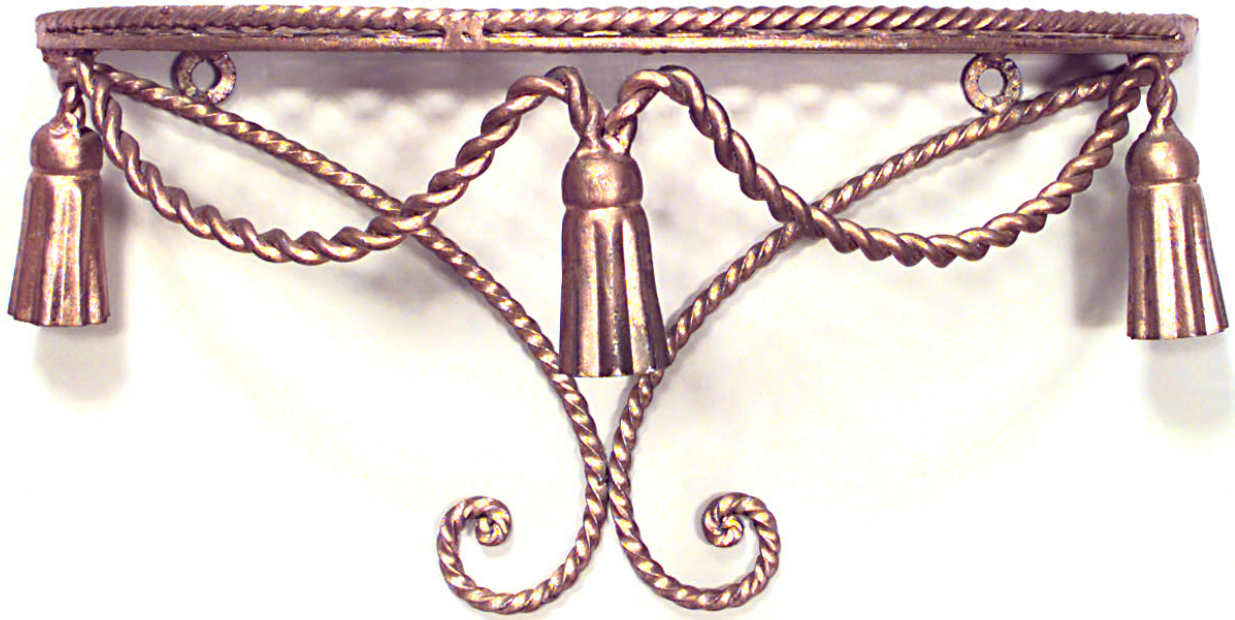

NEWEL

EST 1939

32-00 SKILLMAN AVE

NEW YORK, NY 11101

(212)758-1970

sales@newel.com | NEWEL.COM

INVENTORY #

055732

SALE PRICE

\$1,200.00

Rope and Tassel Gilt Wall Shelf

Rope and tassel design gilt metal half round wall shelf (20th cent.)

DIMENSIONS W:16.5"D:6"H:8"

LOCATION LIC

SKU : #055732