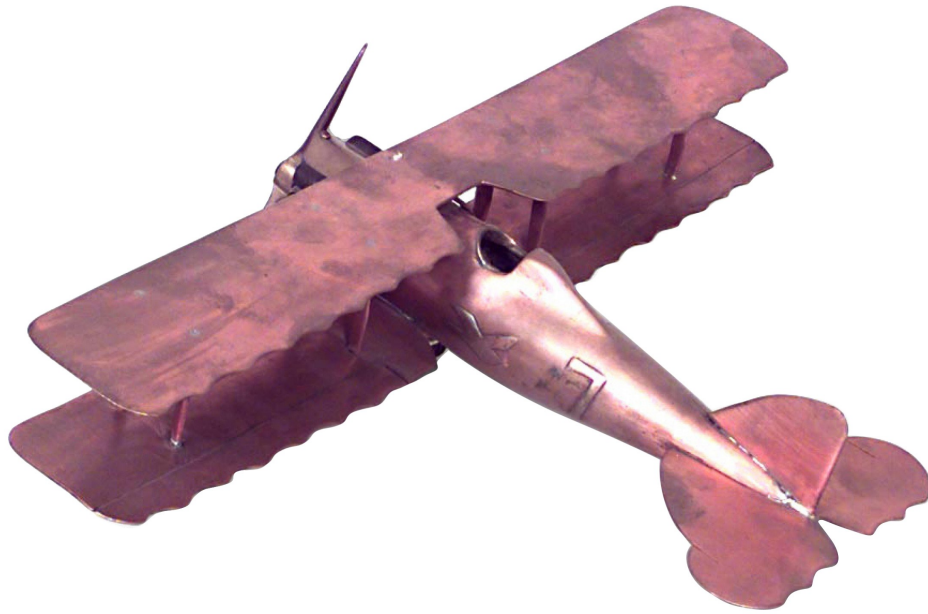

NEWEL

EST 1939

32-00 SKILLMAN AVE

NEW YORK, NY 11101

(212)758-1970

sales@newel.com | NEWEL.COM

INVENTORY #

052703

SALE PRICE

\$2,500.00

Vintage Copper and Brass Airplane Model

Large copper and brass double wing airplane model.

DIMENSIONS W:18.25"H:4.75"

LOCATION LIC

SKU : #052703