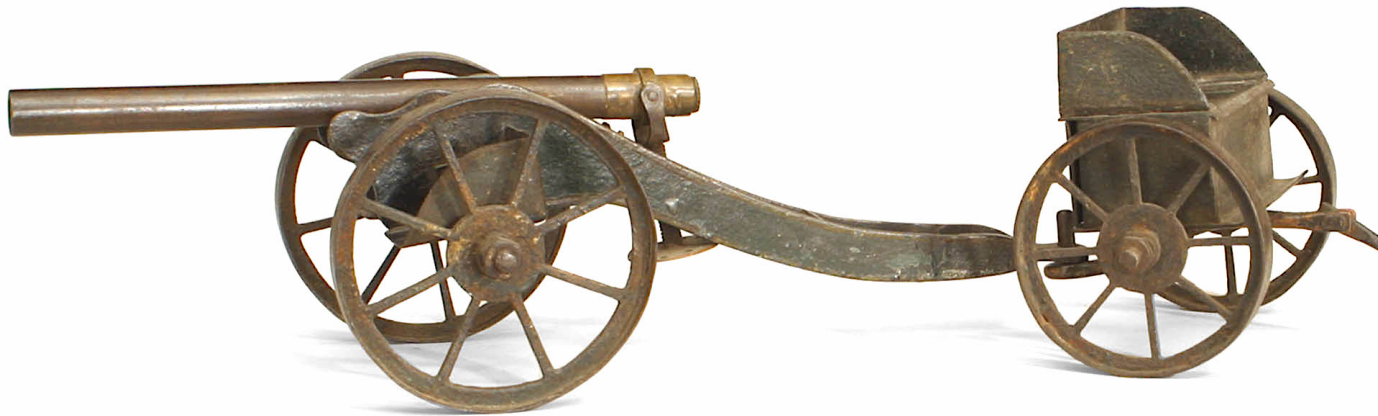

NEWEL

EST 1939

32-00 SKILLMAN AVE

NEW YORK, NY 11101

(212)758-1970

sales@newel.com | NEWEL.COM

INVENTORY #

031352

SALE PRICE

\$2,450.00

French Victorian Bronze Cannon Model

French Victorian bronze cannon with trailer model. (2 pieces)

DIMENSIONS H:16"

LOCATION LIC

SKU : #031352