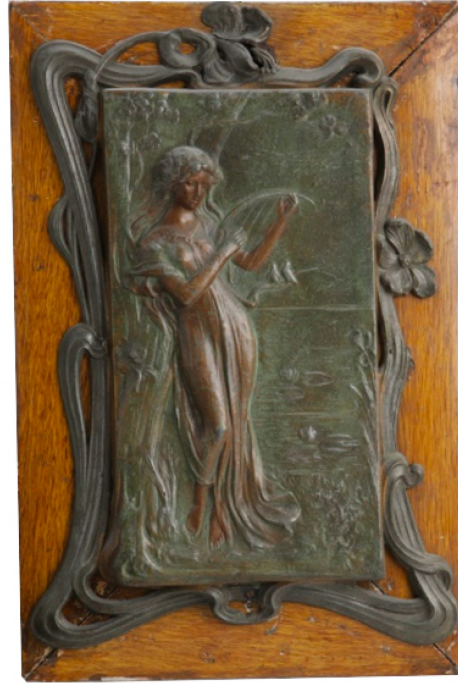

NEWEL

EST 1939

32-00 SKILLMAN AVE
NEW YORK, NY 11101

(212)758-1970

sales@newel.com | NEWEL.COM

INVENTORY #

044007

SALE PRICE

$960.00

Art Nouveau Metal and Oak Figural Wall Plaque

Art Nouveau metal wall plaque featuring an image of a woman playing a harp with a natural green patina, mounted in a rectangular oak frame.

DIMENSIONS W:11"D:1.5"H:16.5"

LOCATION LIC

SKU : #044007