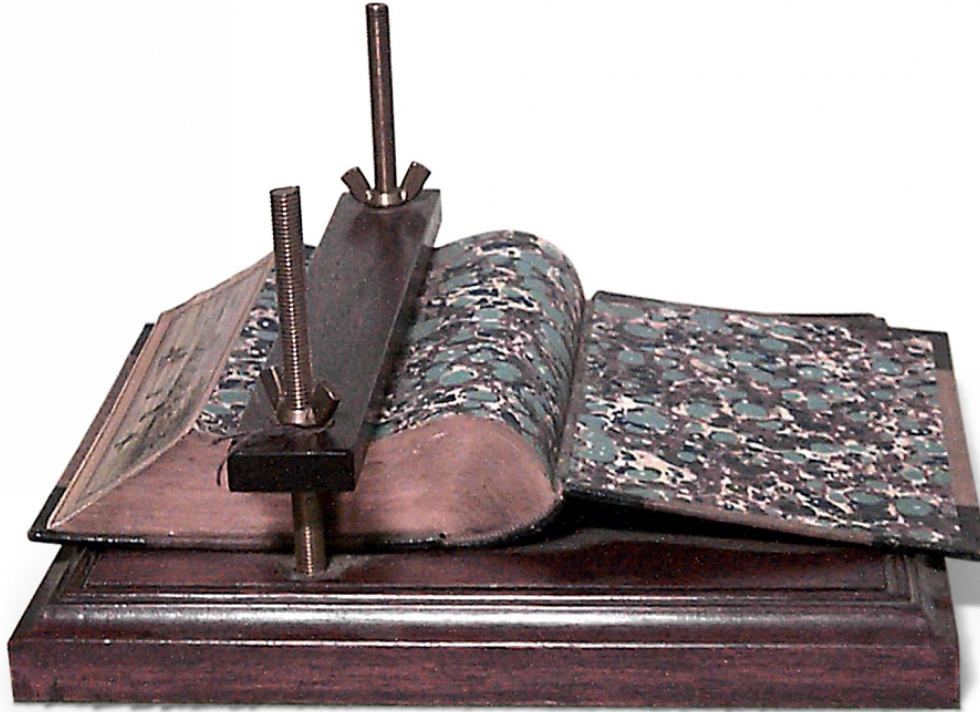

NEWEL

EST 1939

32-00 SKILLMAN AVE

NEW YORK, NY 11101

(212)758-1970

sales@newel.com | NEWEL.COM

INVENTORY #

056525C

SALE PRICE

\$1,200.00

English Victorian Painted Book

English Victorian (Dated 1869) painted book with golf scene on edge in wood holder

LOCATION

LIC

SKU : #056525C