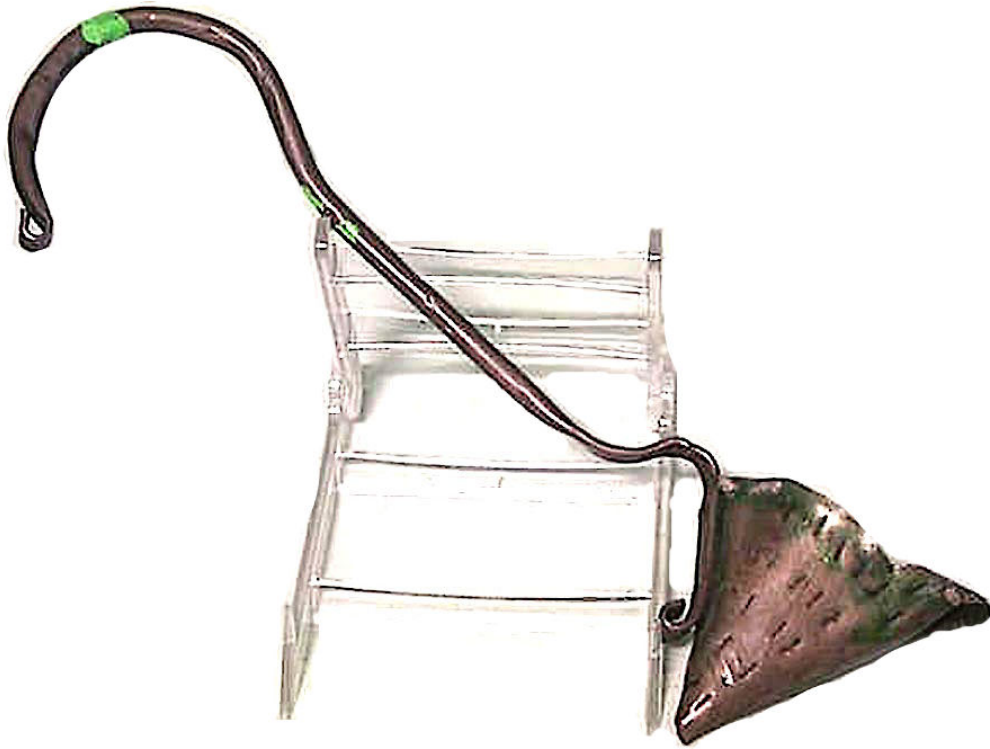

NEWEL

EST 1939

32-00 SKILLMAN AVE
NEW YORK, NY 11101

(212)758-1970

sales@newel.com | NEWEL.COM

INVENTORY #

012888A

SALE PRICE

\$125.00

American Country Style Copper Candle Snuffer

American Country-style (19th Century) copper candle snuffer.

DIMENSIONS H:10"

LOCATION LIC

SKU : #012888A