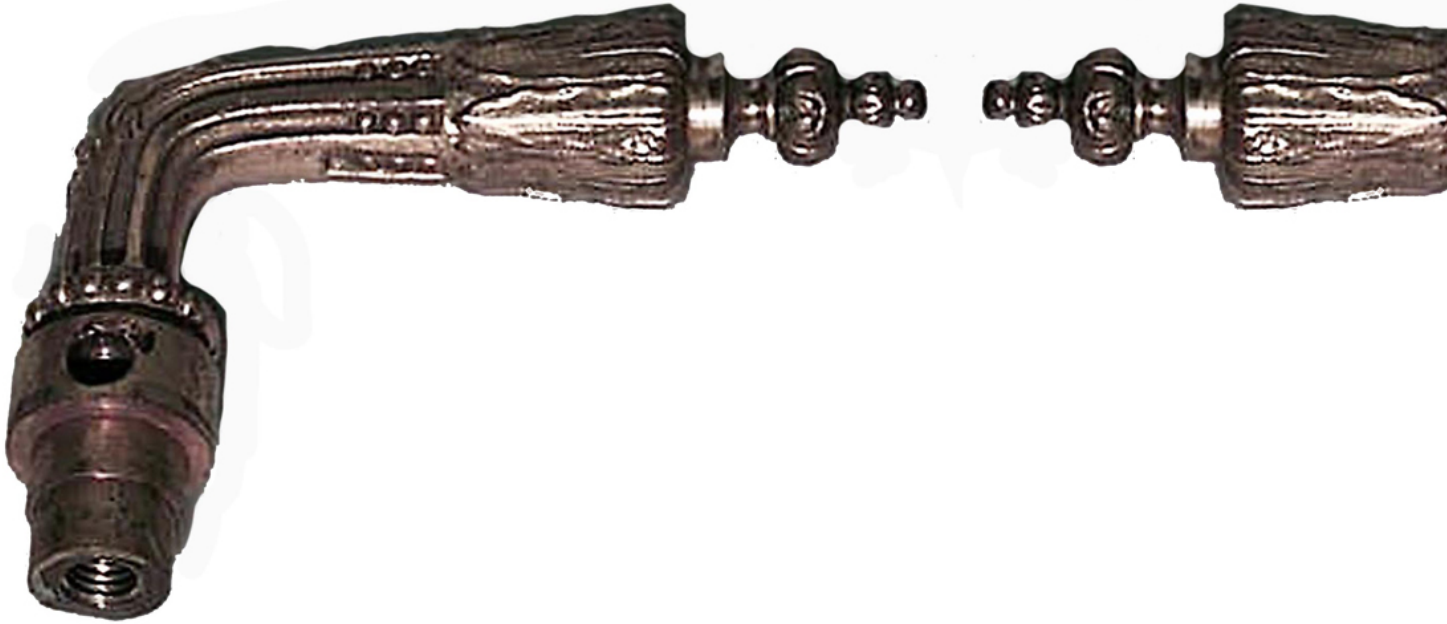

NEWEL

EST 1939

32-00 SKILLMAN AVE

NEW YORK, NY 11101

(212)758-1970

sales@newel.com | NEWEL.COM

INVENTORY #

007410

SALE PRICE

$600.00

Pair of French Louis XVI Style Bronze Door Handles

PAIR of French Louis XVI style (19/20th Century) bronze door handles with fluted design and finial (PRICED AS PAIR).

LOCATION

LIC

SKU : #007410