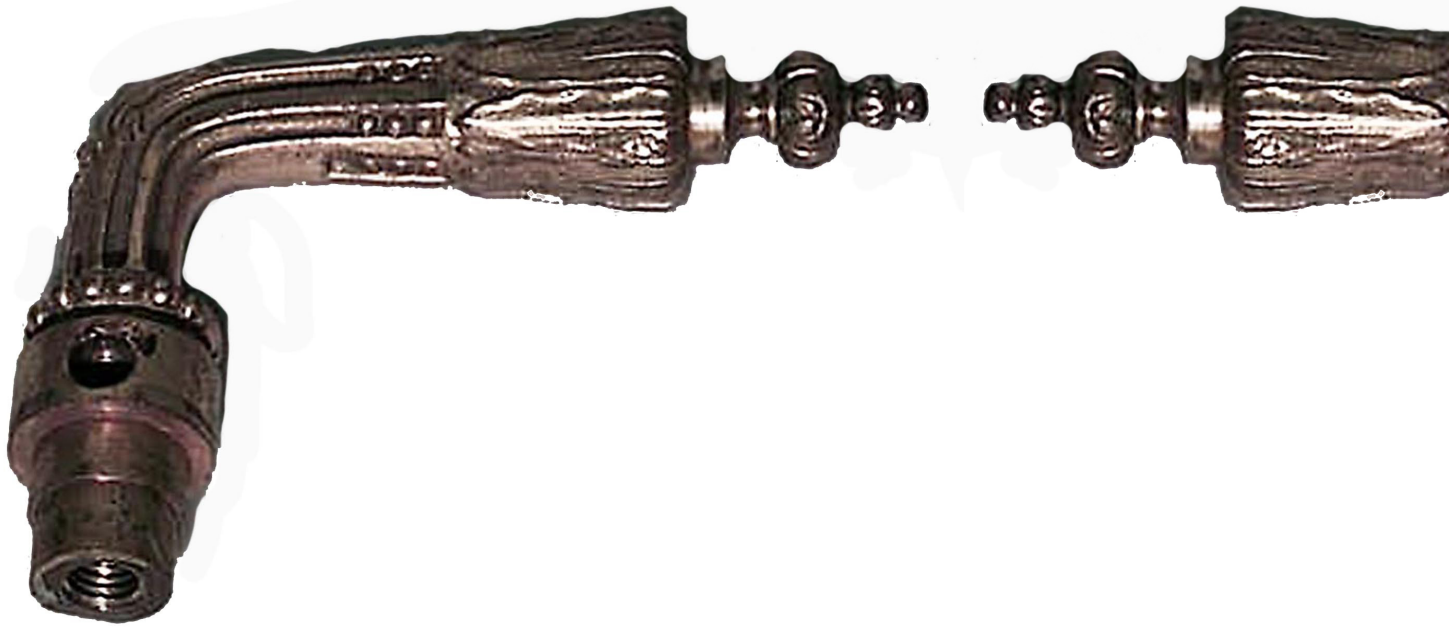

NEWEL

EST 1939

32-00 SKILLMAN AVE

NEW YORK, NY 11101

(212)758-1970

sales@newel.com | NEWEL.COM

INVENTORY #

007410

SALE PRICE

$600.00

Pair of French Louis XVI Style Bronze Door Handles

PAIR of French Louis XVI style (19/20th Century) bronze door handles with fluted design and finial (PRICED AS PAIR).

LOCATION

LIC

SKU : #007410