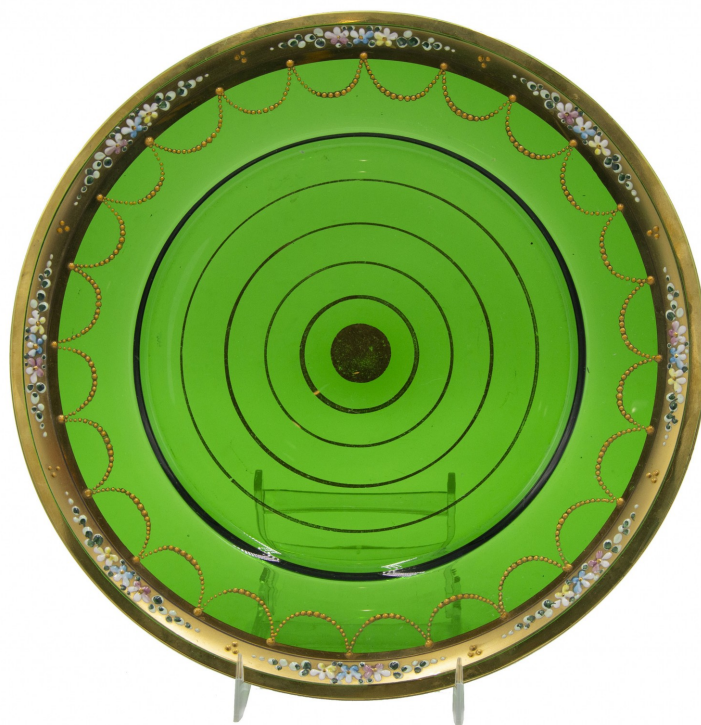

NEWEL

EST 1939

32-00 SKILLMAN AVE
NEW YORK, NY 11101

(212)758-1970

sales@newel.com | NEWEL.COM

INVENTORY #

011245A

SALE PRICE

$2,400.00

Set of Green Crystal Dinner Plates

Set of 8 green crystal dinner plates with floral enamel border and gold trim.

DIMENSIONS   W:10.5"

LOCATION   LIC

SKU : #011245A