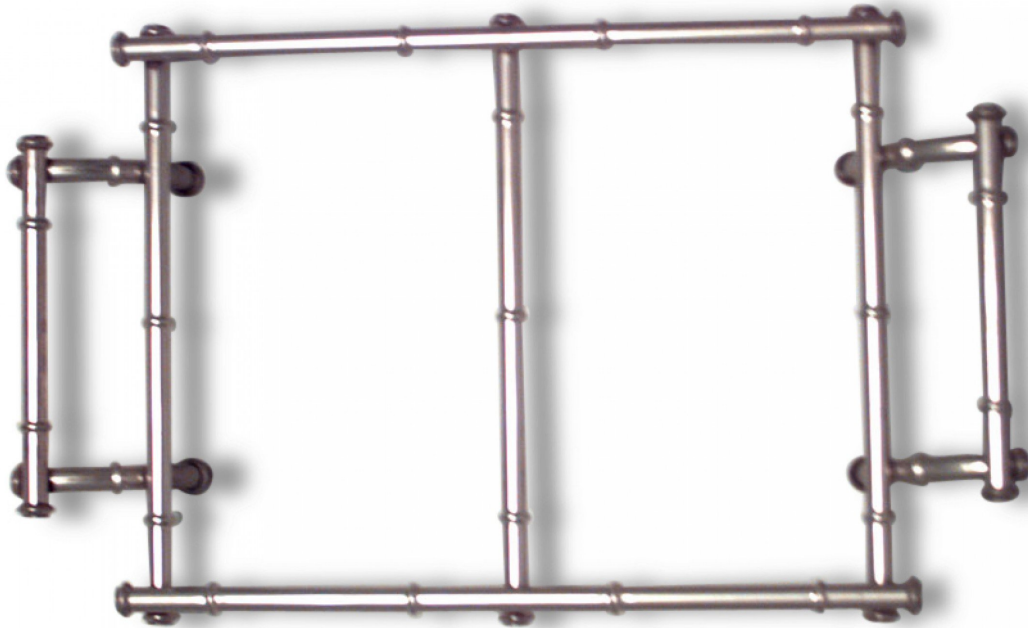

NEWEL

EST 1939

306 EAST 61ST STREET, 3RD FL

NEW YORK, NY 10065

(212)758-1970

sales@newel.com | NEWEL.COM

INVENTORY #

055282

SALE PRICE

$1,200.00

English Victorian Silver Plate Bamboo Tray

English Victorian-style (20th Century) silver plate faux bamboo tray with glass liner and handles.

DIMENSIONS W:19.5"D:12.5"

LOCATION LIC-2nd Floor

SKU : #055282