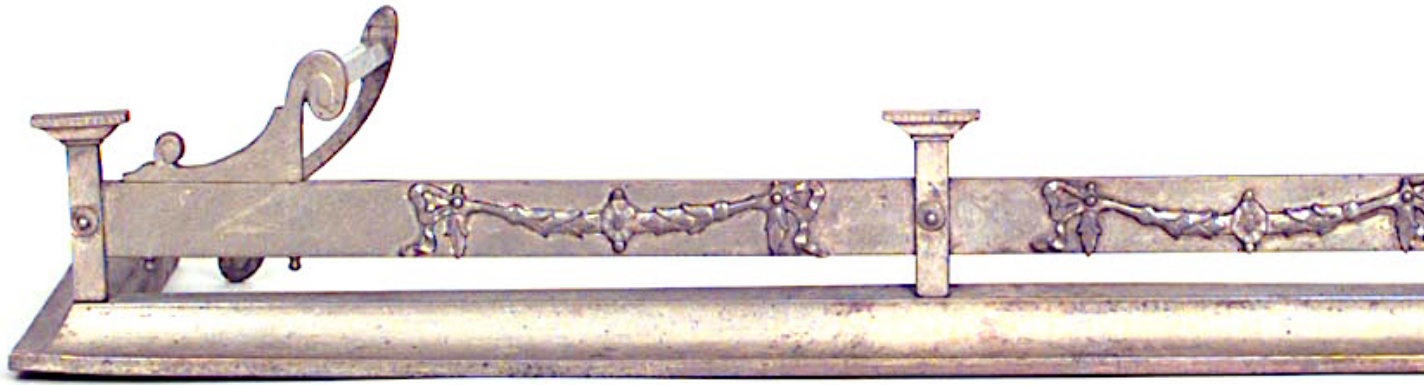

NEWEL

EST 1939

32-00 SKILLMAN AVE

NEW YORK, NY 11101

(212)758-1970

sales@newel.com | NEWEL.COM

INVENTORY #

039109C

SALE PRICE

$750.00

English Adam Brass Fire Fender

English Adam-style (19/20th Century) brass fire fender with scroll and festoon design.

DIMENSIONS W:53.5"D:15"H:9"

LOCATION LIC

SKU : #039109C