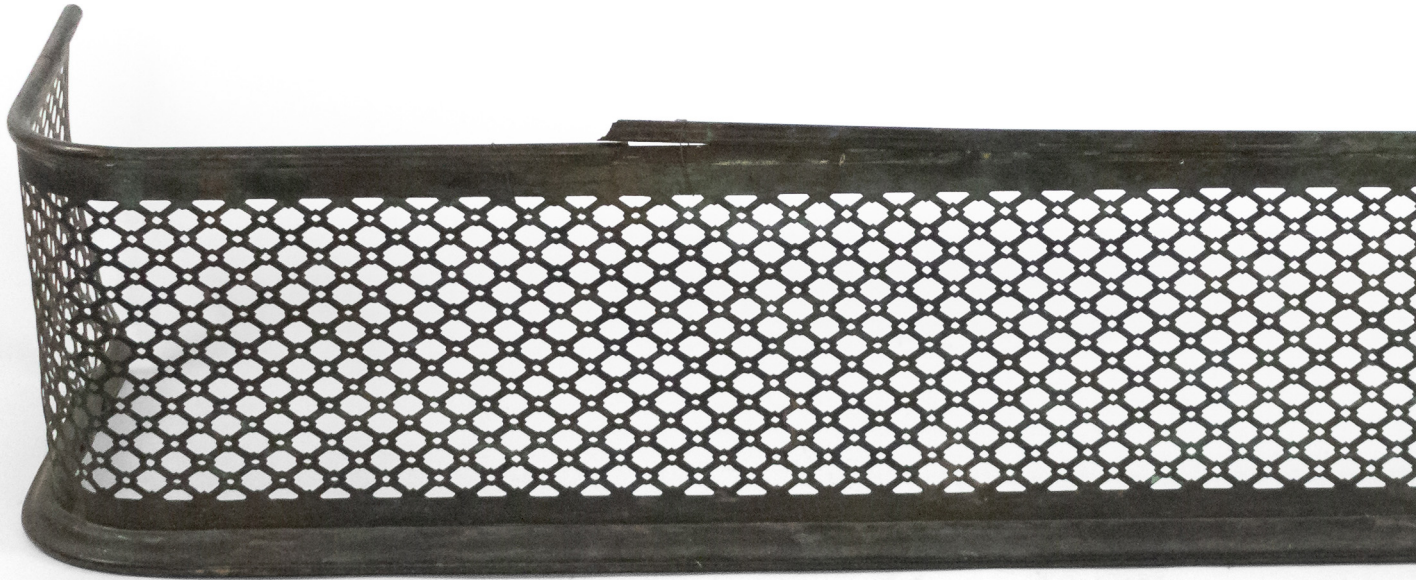

NEWEL

EST 1939

32-00 SKILLMAN AVE
NEW YORK, NY 11101

(212)758-1970

sales@newel.com | NEWEL.COM

INVENTORY #

043177F

SALE PRICE

\$690.00

Victorian Brass Fire Fender

English (20th Century) brass perforated fire fender

DIMENSIONS W:53"D:12.5"H:10.5"

LOCATION LIC

SKU : #043177F