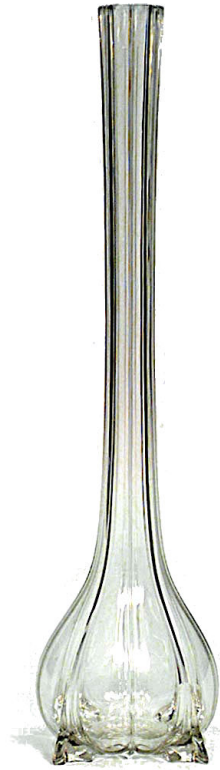

# NEWEL

EST 1939

32-00 SKILLMAN AVE  
NEW YORK, NY 11101

(212)758-1970

[sales@newel.com](mailto:sales@newel.com) | [NEWEL.COM](http://NEWEL.COM)

INVENTORY #

050495

SALE PRICE

## Italian Mid-Century Crystal Long Neck Vase

Italian 1940s long neck crystal vase with fluted design.

DIMENSIONS H:40"

LOCATION LIC

SKU : #050495