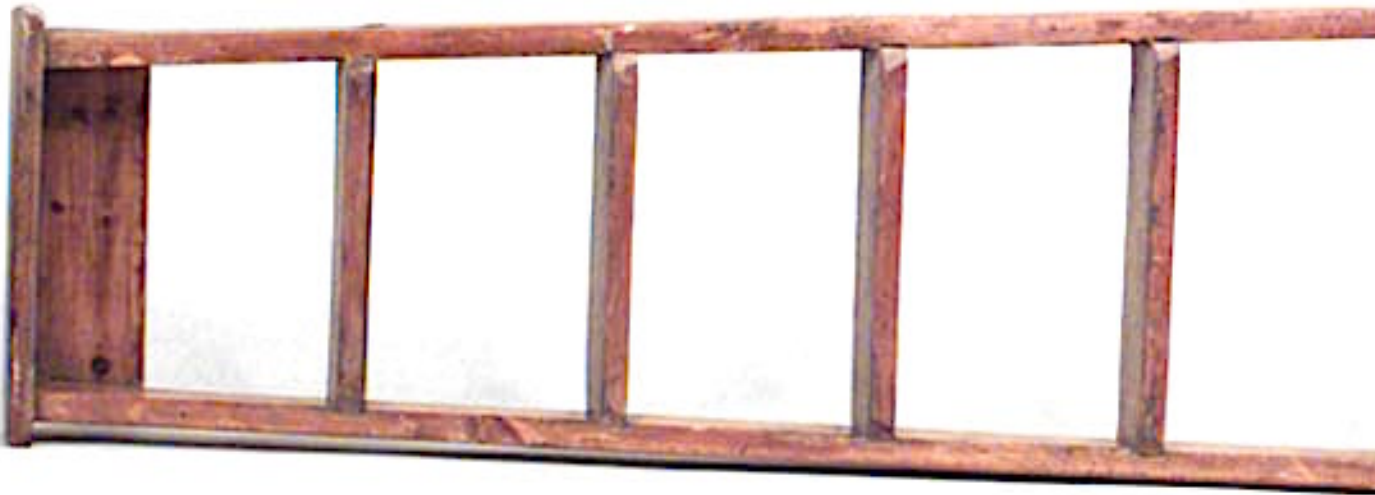

NEWEL

EST 1939

32-00 SKILLMAN AVE

NEW YORK, NY 11101

(212)758-1970

sales@newel.com | NEWEL.COM

INVENTORY #

003046

SALE PRICE

$675.00

American Victorian Oak Library Ladder

American Victorian style (20th Cent) oak straight library ladder.

DIMENSIONS W:17.75"H:90"

LOCATION LIC

SKU : #003046