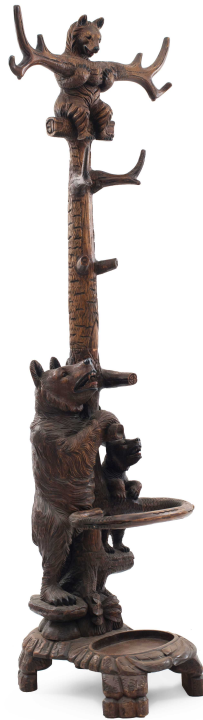

# NEWEL

EST 1939

32-00 SKILLMAN AVE

NEW YORK, NY 11101

(212)758-1970

[sales@newel.com](mailto:sales@newel.com) | [NEWEL.COM](http://NEWEL.COM)

INVENTORY #

057972

## Rustic Black Forest Style Walnut Bear Hatrack

Rustic Black Forest-style (20th Century) walnut hatrack/umbrella stand with 2 carved bears on base and 1 bear in hat tree upper section.

DIMENSIONS W:17.5"D:20"H:76"