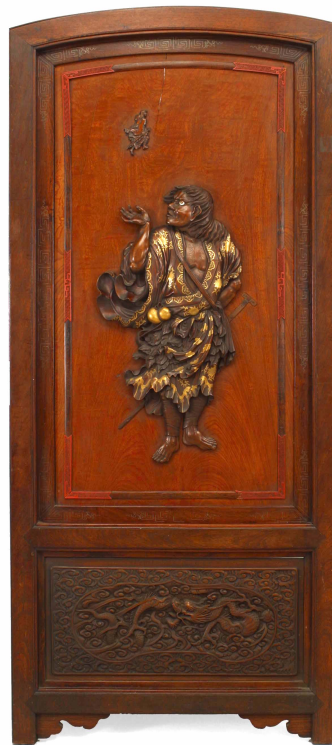

NEWEL

EST 1939

32-00 SKILLMAN AVE
NEW YORK, NY 11101

(212)758-1970

sales@newel.com | NEWEL.COM

INVENTORY #

016038

SALE PRICE

\$8,500.00

Chinese Rosewood and Brass Door Panel

Asian Chinese style (19th Century) rosewood and brass inlaid framed rounded top door panel with carved and gilt trimmed Samuri figure.

DIMENSIONS W:32"H:71.75"

LOCATION LIC

SKU : #016038